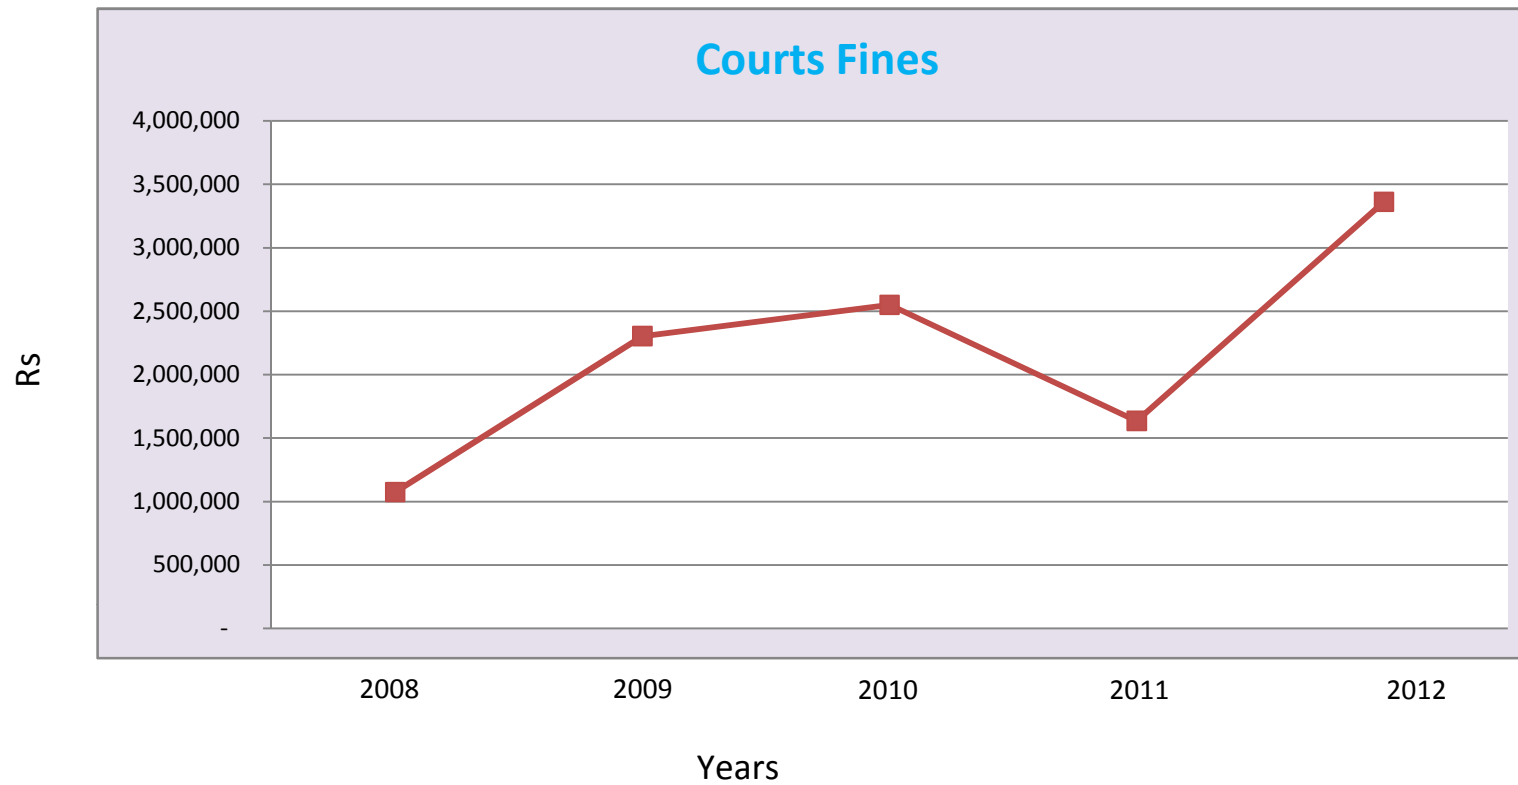

# NALLUR PRADESHIYA SABHA

<b>COURTS FINES</b>					
<b>Details</b>	<b>2008</b>	<b>2009</b>	<b>2010</b>	<b>2011</b>	<b>2012</b>
Have to Receive	1,075,100	2,304,058	2,549,783	1,635,533	3,361,633
Received	1,016,850	2,362,308	739,083	2,333,283	3,703,366

<b>STAMP DUTY</b>					
<b>Details</b>	<b>2008</b>	<b>2009</b>	<b>2010</b>	<b>2011</b>	<b>2012</b>
Have to Receive	5,043,505	8,372,251	19,404,767	37,778,160	34,150,204