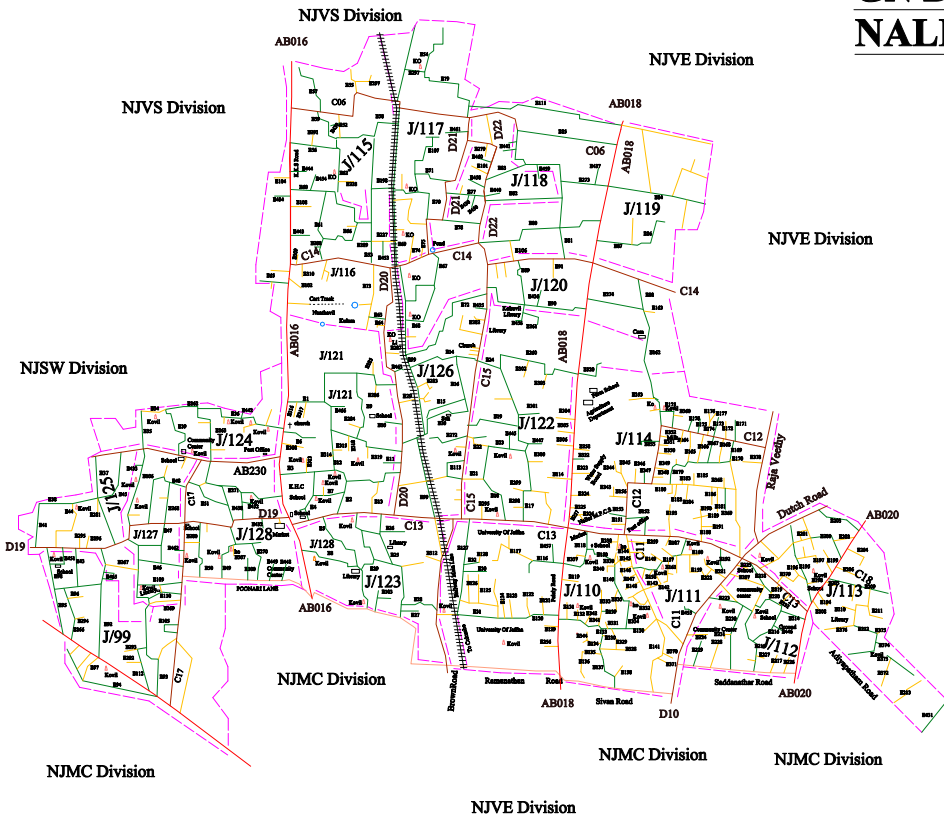

GN DIVISION & ROAD NETWORK NALLUR PRADESHIYASABHA - 2012

Legend

- Main Road(RDA)
- Minor Road(C&D)
- PS Road(E)
- Core Network
- Railway
- - - GN Boundary

GND CODE	GND NAME
J/89	Ariyalai South West
J/90	Ariyalai South East
J/96	Ariyalai Centre South
J/99	Vannarpannai North West
J/110	Thirunelvly West
J/111	Thirunelvly Centre South
J/112	Thirunelvly South East
J/113	Thirunelvly North East
J/114	Thirunelvly Centre North
J/115	Kondavil North West
J/116	Kondavil South West
J/117	Kondavil Centre West
J/118	Kondavil Centre East
J/119	Kondavil North East
J/120	Kondavil South East
J/121	Kokuvil Centre East
J/122	Kokuvil North East
J/123	Kokuvil South East
J/124	Kokuvil North West
J/125	Kokuvil South West
J/126	Kokuvil West (Centre)
J/127	Kokuvil West(East)
J/128	Kokuvil Centre (West)